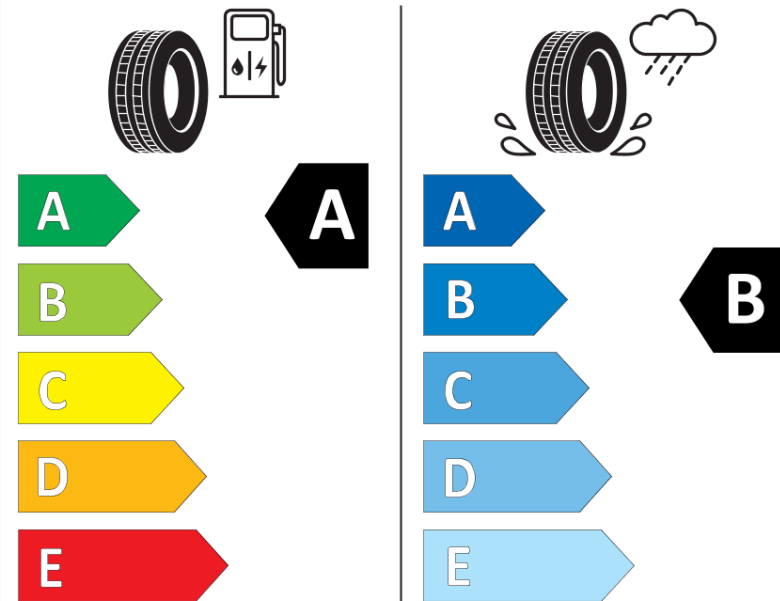

## Product Information Sheet

Delegated Regulation (EU) 2020/740

Supplier name or trademark	<b>MICHELIN</b>
Commercial name or trade designation	<b>PRIMACY 4 A GOE</b>
Tyre type identifier	<b>669466</b>
Tyre size designation	<b>235/55R19</b>
Load-capacity index	<b>105</b>
Speed category symbol	<b>W</b>
Fuel efficiency class	<b>A</b>
Wet grip class	<b>B</b>
External rolling noise class	<b>B</b>
External rolling noise value	<b>70</b>
Severe snow tyre	<b>No</b>
Ice tyre	<b>No</b>
Date of start of production	<b>27/20</b>
Date of end of production	
Load version	<b>XL</b>
Additional information	<b>235/55 R19 105W XL TL PRIMACY 4 SUV ACOUSTIC GOE MI</b>

# ENERG

**MICHELIN**

669466

235/55R19 105 W

C1

2020/740