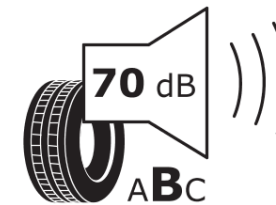

## Product Information Sheet

Delegated Regulation (EU) 2020/740

Supplier name or trademark	<b>MICHELIN</b>
Commercial name or trade designation	<b>PRIMACY 4 A GOE</b>
Tyre type identifier	<b>669466</b>
Tyre size designation	<b>235/55R19</b>
Load-capacity index	<b>105</b>
Speed category symbol	<b>W</b>
Fuel efficiency class	<b>A</b>
Wet grip class	<b>B</b>
External rolling noise class	<b>B</b>
External rolling noise value	<b>70</b>
Severe snow tyre	<b>No</b>
Ice tyre	<b>No</b>
Date of start of production	<b>27/20</b>
Date of end of production	
Load version	<b>XL</b>
Additional information	<b>235/55 R19 105W XL TL PRIMACY 4 SUV ACOUSTIC GOE MI</b>

# ENERG

**MICHELIN**

669466

235/55R19 105 W

C1

2020/740