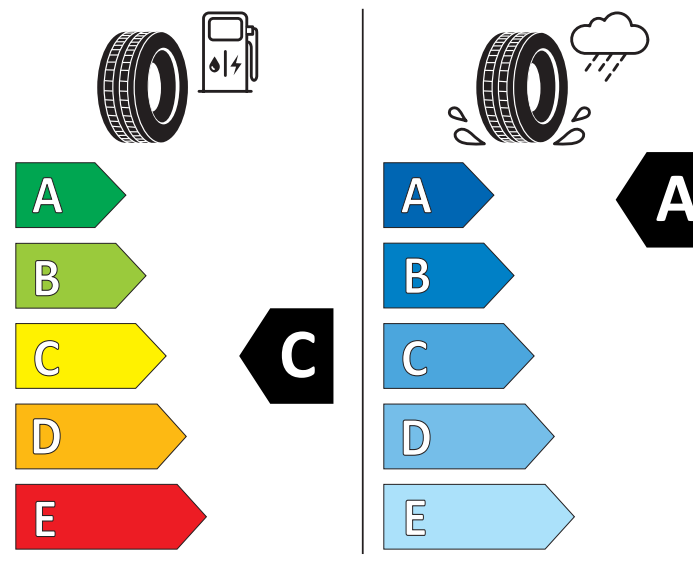

Product Information Sheet

Delegated Regulation (EU) 2020/740

Supplier name or trademark	Continental
Commercial name or trade designation	ContiSportContact 5
Tyre type identifier	0358511
Tyre size designation	225/45 R 18
Load-capacity index	95
Speed category symbol	Y
Fuel efficiency class	C
Wet grip class	A
External rolling noise class	B
External rolling noise value	72 dB
Severe snow tyre	No
Ice tyre	No
Date of start of production	05/19
Date of end of production	-
Load version	XL

Additional information

Continental

0358511

225/45 R 18 95 Y XL

C1

2020/740