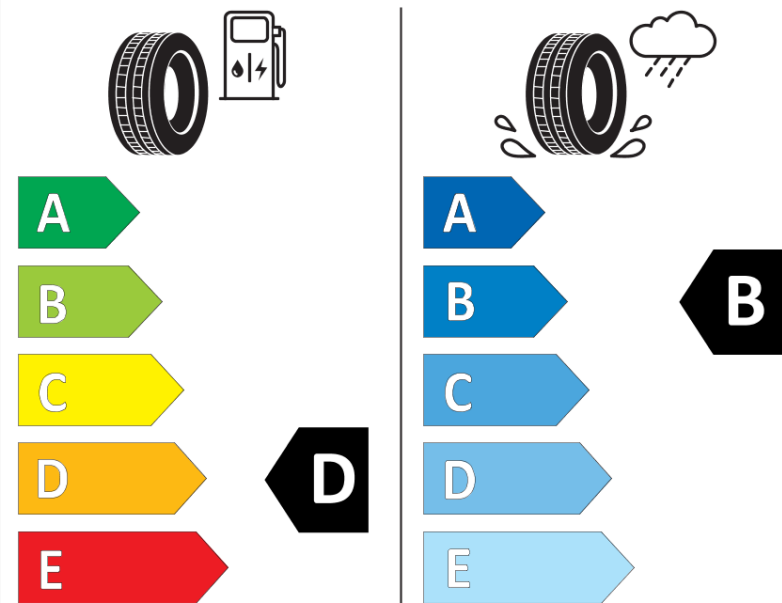

Product Information Sheet

Delegated Regulation (EU) 2020/740

Supplier name or trademark	MICHELIN
Commercial name or trade designation	PILOT SPORT 4 S GOE
Tyre type identifier	323499
Tyre size designation	225/40R19
Load-capacity index	93
Speed category symbol	Y
Fuel efficiency class	D
Wet grip class	B
External rolling noise class	B
External rolling noise value	71
Severe snow tyre	No
Ice tyre	No
Date of start of production	12/20
Date of end of production	
Load version	XL
Additional information	225/40 R19 93Y XL TL PILOT SPORT 4 S GOE MI

ENERG

MICHELIN

323499

225/40R19 93 Y

C1