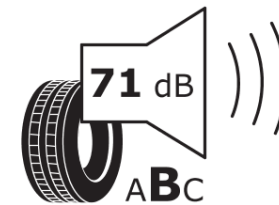

Product Information Sheet

Delegated Regulation (EU) 2020/740

Supplier name or trademark	MICHELIN
Commercial name or trade designation	PILOT SPORT 4 S GOE
Tyre type identifier	323499
Tyre size designation	225/40R19
Load-capacity index	93
Speed category symbol	Y
Fuel efficiency class	D
Wet grip class	B
External rolling noise class	B
External rolling noise value	71
Severe snow tyre	No
Ice tyre	No
Date of start of production	12/20
Date of end of production	
Load version	XL
Additional information	225/40 R19 93Y XL TL PILOT SPORT 4 S GOE MI

ENERG

MICHELIN

323499

225/40R19 93 Y

C1

2020/740