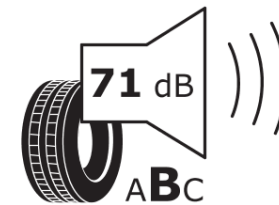

Product Information Sheet

Delegated Regulation (EU) 2020/740

Supplier name or trademark	MICHELIN
Commercial name or trade designation	PILOT SPORT 4 S GOE
Tyre type identifier	761740
Tyre size designation	255/35R19
Load-capacity index	96
Speed category symbol	Y
Fuel efficiency class	D
Wet grip class	B
External rolling noise class	B
External rolling noise value	71
Severe snow tyre	No
Ice tyre	No
Date of start of production	12/20
Date of end of production	
Load version	XL
Additional information	255/35 R19 96Y XL TL PILOT SPORT 4 S GOE MI

ENERG

MICHELIN

761740

255/35R19 96 Y

C1

2020/740