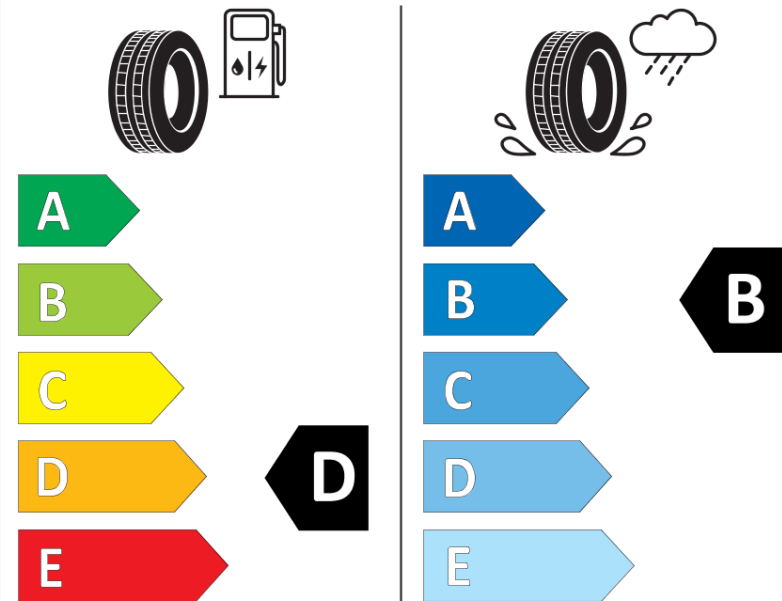

Product Information Sheet

Delegated Regulation (EU) 2020/740

Supplier name or trademark	MICHELIN
Commercial name or trade designation	PILOT SPORT 4 S GOE
Tyre type identifier	761740
Tyre size designation	255/35R19
Load-capacity index	96
Speed category symbol	Y
Fuel efficiency class	D
Wet grip class	B
External rolling noise class	B
External rolling noise value	71
Severe snow tyre	No
Ice tyre	No
Date of start of production	12/20
Date of end of production	
Load version	XL
Additional information	255/35 R19 96Y XL TL PILOT SPORT 4 S GOE MI

ENERG

MICHELIN

761740

255/35R19 96 Y

C1