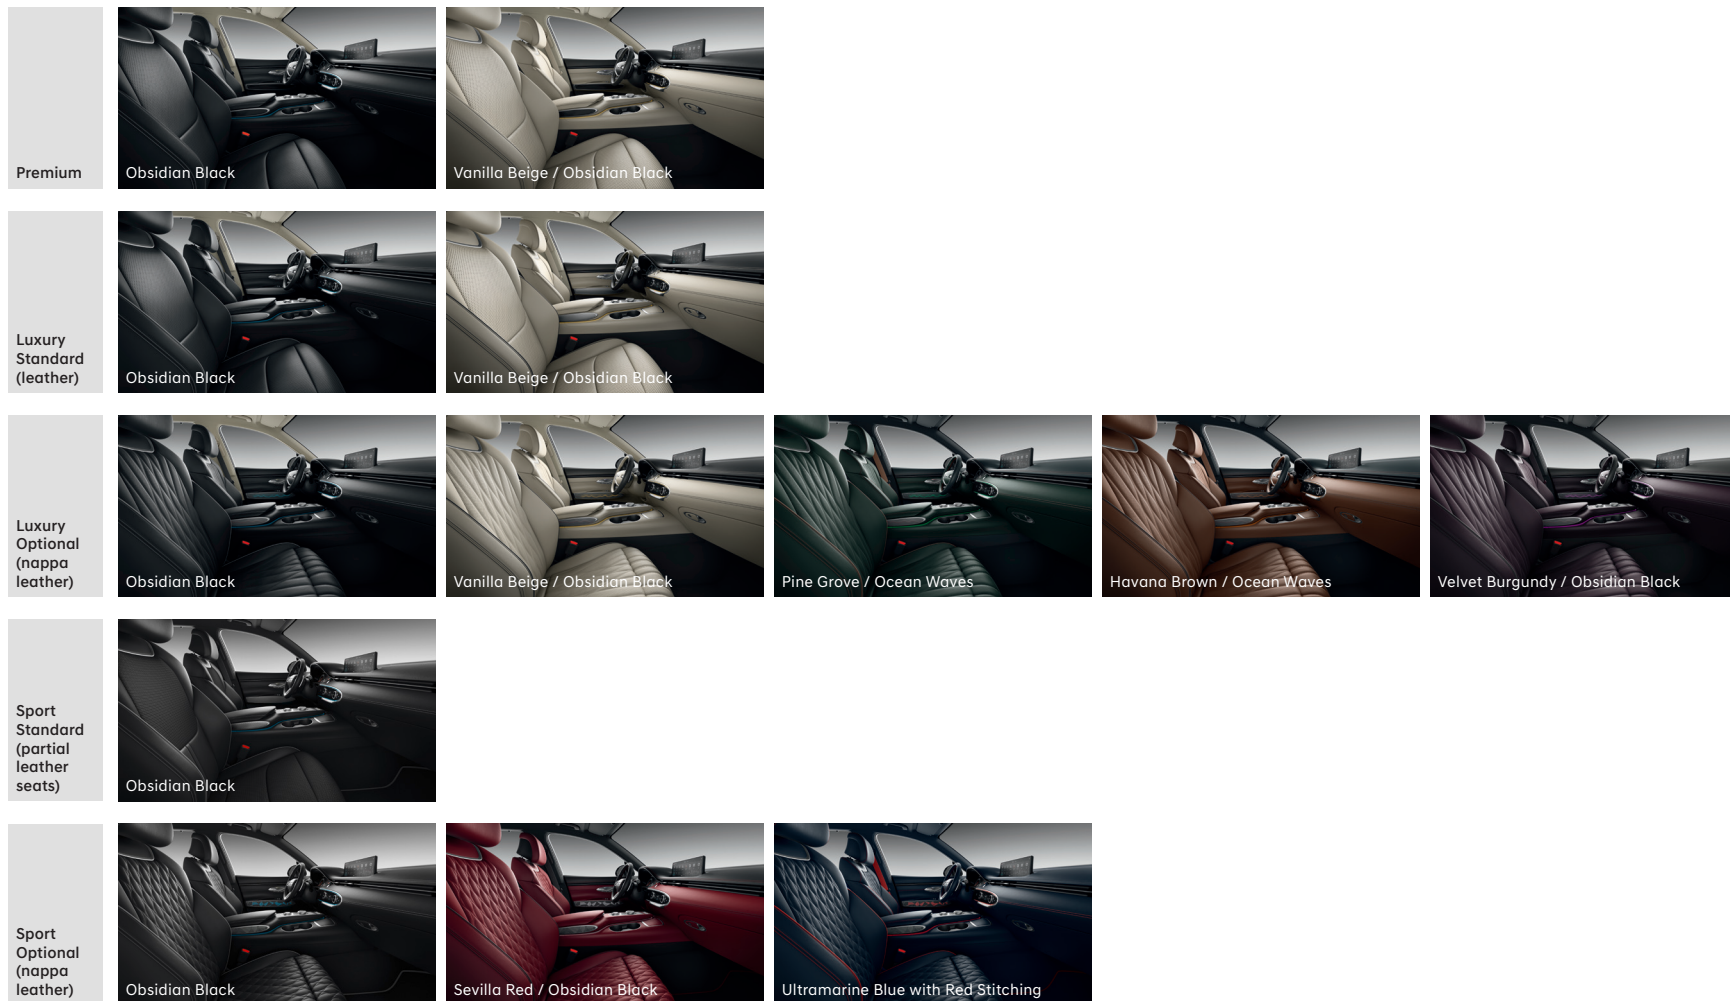

COLOURS AND TRIM

INTERIOR COLOURS