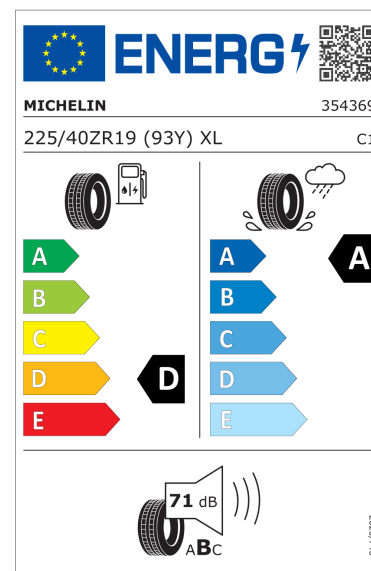

OPTIONAL EQUIPMENT

Available extras and packs

Sport

Innovation Pack	Dual front LED headlamps (low & high projection) with adaptive driving beam • 12.3 inch dashboard cluster 3D TFT display • Head-up display • SVM (Surround View Monitor) • BVM (Blind-spot View Monitor)	£2,670
Spare tire	Temporary spare tire	£40
Sunroof	Electric sunroof	£960
Comfort Seat Pack	Electric tilt & telescopic steering wheel with memory function • Memory function for driver seat • Air support system (driver) • Electric lumbar support for passenger • Walk-in device (front passenger seat controls from 2nd row) • Electric cushion extension • Electric side bolster (driver) • Heated seats (rear) • Ventilated seats (front)	£2,110
Lexicon Audio System	Lexicon audio system • Speakers rear package tray • Tweeter (front & rear), external amp (mid) & center (front) speaker	£790
Wheels	Alloy wheels 19 inch (Dark Sputtering or Grey Matt)	£360
Nappa Leather Seat Pack	Nappa leather seat cover • Suede headlining • Suede A/B/C pillars • Suede sunvisor (driver & passenger)	£2,470

TECHNICAL SPECIFICATIONS – PETROL

BODY

	2.0T Plus 8AT RWD
No. of doors / seats	4 / 5
Length / Width / Height (running order)	4685 mm / 1850 mm / 1400 mm
Wheelbase	2835 mm
Track, front / rear	1592 mm / 1596 mm
Overhang, front / rear	805 mm / 1045 mm
Minimum ground clearance	130 mm
Minimum turning circle	11 m
Fuel tank capacity	60 l
Mass in running order (minimum)	1727 kg
Max. laden mass	2175 kg
Max. mass on each axle, front / rear	1115 kg / 1220 kg
Trunk volume (up to rear window):	403 l
Trunk volume (behind rear seats):	465 l
Trunk volume (folded rear seats):	1535 l