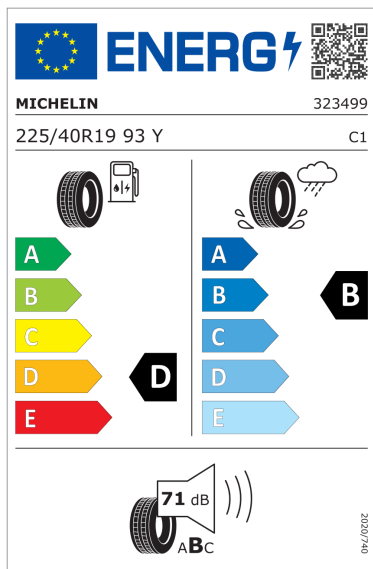

19" Alloy
Grey Matt
Sport Optional

Petrol
Summer
Pilot Sport 4 S
225/40 R19 93 Y (FW)
255/35 R19 96 Y (RW)

OPTIONAL EQUIPMENT

Model Line	Available extras and packs		
Sport	Innovation Pack	Dual front LED headlamps (low & high projection) with adaptive driving beam • 12.3 inch dashboard cluster 3D TFT display • Head-up display • SVM (Surround View Monitor) • BVM (Blind-spot View Monitor)	£2,670
	Comfort Seat Pack	Electric tilt & telescopic steering wheel with memory function • Memory function for driver seat • Air support system (driver) • Electric lumbar support for passenger • Walk-in device (front passenger seat controls from 2nd row) • Electric cushion extension (driver) • Electric side bolster (driver) • Heated seats (rear) • Ventilated seats (front)	£2,110
	Lexicon Audio System	Lexicon audio system • Speakers rear package tray • Tweeter (front & rear), external amp (mid) & center (front) speaker	£790
	Spare tire	Temporary spare tire	£40
	Sunroof	Electric sunroof	£960
	Wheels	Alloy wheels 19 inch (Dark Sputtering or Grey Matt)	£360
	Nappa Leather Seat Pack	Nappa leather seat cover • Suede headlining • Suede A/B/C pillars • Suede sunvisor (driver & passenger)	£2,470

TECHNICAL SPECIFICATIONS – PETROL

BODY

	2.0T Plus 8AT RWD
No. of doors / seats	4 / 5
Length / Width / Height (running order)	4685 mm / 1850 mm / 1400 mm
Wheelbase	2835 mm
Track, front / rear	1592 mm / 1596 mm
Overhang, front / rear	805 mm / 1045 mm
Minimum ground clearance	130 mm
Minimum turning circle	11 m
Fuel tank capacity	60 l
Mass in running order (minimum)	1727 kg
Max. laden mass	2140 kg
Max. mass on each axle, front / rear	1115 kg / 1220 kg
Luggage comp. capacity (VDA)	330 l