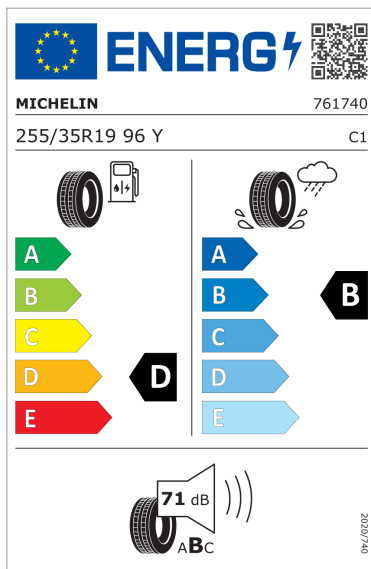

19" Alloy
Grey Matt
Sport Optional

Petrol
Summer
Pilot Sport 4 S
225/40 R19 93 Y (FW)
255/35 R19 96 Y (RW)

OPTIONAL EQUIPMENT

Model Line	Available extras and packs		
Sport	Innovation Pack	Dual front LED headlamps (low & high projection) with adaptive driving beam • 12.3 inch dashboard cluster 3D TFT display • Head-up display • SVM (Surround View Monitor) • BVM (Blind-spot View Monitor)	£2,670
	Comfort Seat Pack	Electric tilt & telescopic steering wheel with memory function • Memory function for driver seat • Air support system (driver) • Electric lumbar support for passenger • Walk-in device (front passenger seat controls from 2nd row) • Electric cushion extension (driver) • Electric side bolster (driver) • Heated seats (rear) • Ventilated seats (front)	£2,110
	Lexicon Audio System	Lexicon audio system • Speakers rear package tray • Tweeter (front & rear), external amp (mid) & center (front) speaker	£790
	Spare tire	Temporary spare tire	£40
	Sunroof	Electric sunroof	£960
	Wheels	Alloy wheels 19 inch (Dark Sputtering or Grey Matt)	£360
	Nappa Leather Seat Pack	Nappa leather seat cover • Suede headlining • Suede A/B/C pillars • Suede sunvisor (driver & passenger)	£2,470

TECHNICAL SPECIFICATIONS – PETROL

BODY

	2.0T Plus 8AT RWD
No. of doors / seats	4 / 5
Length / Width / Height (running order)	4685 mm / 1850 mm / 1400 mm
Wheelbase	2835 mm
Track, front / rear	1592 mm / 1596 mm
Overhang, front / rear	805 mm / 1045 mm
Minimum ground clearance	130 mm
Minimum turning circle	11 m
Fuel tank capacity	60 l
Mass in running order (minimum)	1727 kg
Max. laden mass	2140 kg
Max. mass on each axle, front / rear	1115 kg / 1220 kg
Luggage comp. capacity (VDA)	330 l