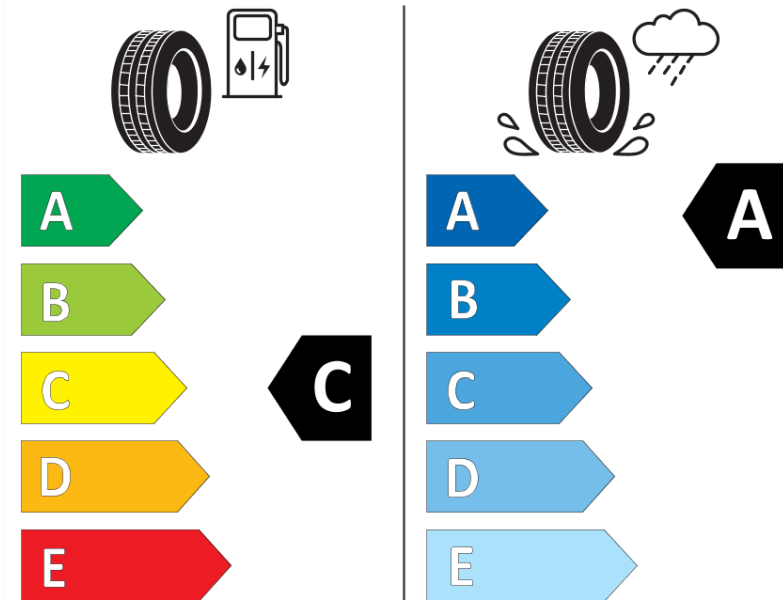

Product Information Sheet

Delegated Regulation (EU) 2020/740

Supplier name or trademark	MICHELIN
Commercial name or trade designation	PILOT SPORT 4 SUV GOE
Tyre type identifier	747714
Tyre size designation	265/40R22
Load-capacity index	106
Speed category symbol	Y
Fuel efficiency class	C
Wet grip class	A
External rolling noise class	B
External rolling noise value	72
Severe snow tyre	No
Ice tyre	No
Date of start of production	11/19
Date of end of production	
Load version	XL
Additional information	265/40 R22 106Y XL TL PILOT SPORT 4 SUV GOE MI

ENERG

MICHELIN

747714

265/40R22 106 Y

C1