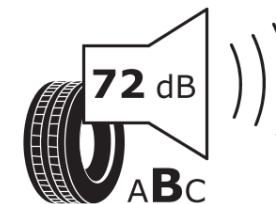

## Product Information Sheet

Delegated Regulation (EU) 2020/740

Supplier name or trademark	<b>MICHELIN</b>
Commercial name or trade designation	<b>PILOT SPORT 4 SUV GOE</b>
Tyre type identifier	<b>366906</b>
Tyre size designation	<b>265/50R20</b>
Load-capacity index	<b>111</b>
Speed category symbol	<b>W</b>
Fuel efficiency class	<b>C</b>
Wet grip class	<b>A</b>
External rolling noise class	<b>B</b>
External rolling noise value	<b>72</b>
Severe snow tyre	<b>No</b>
Ice tyre	<b>No</b>
Date of start of production	<b>11/19</b>
Date of end of production	
Load version	<b>XL</b>
Additional information	<b>265/50 R20 111W XL TL PILOT SPORT 4 SUV GOE MI</b>

# ENERG

**MICHELIN**

366906

265/50R20 111 W

C1

2020/740