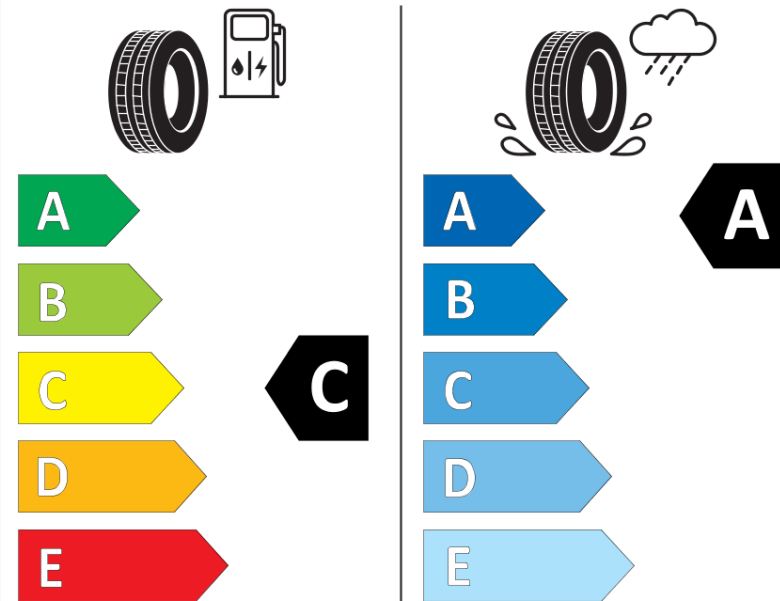

## Product Information Sheet

Delegated Regulation (EU) 2020/740

Supplier name or trademark	<b>MICHELIN</b>
Commercial name or trade designation	<b>PILOT SPORT 4 SUV GOE</b>
Tyre type identifier	<b>366906</b>
Tyre size designation	<b>265/50R20</b>
Load-capacity index	<b>111</b>
Speed category symbol	<b>W</b>
Fuel efficiency class	<b>C</b>
Wet grip class	<b>A</b>
External rolling noise class	<b>B</b>
External rolling noise value	<b>72</b>
Severe snow tyre	<b>No</b>
Ice tyre	<b>No</b>
Date of start of production	<b>11/19</b>
Date of end of production	
Load version	<b>XL</b>
Additional information	<b>265/50 R20 111W XL TL PILOT SPORT 4 SUV GOE MI</b>

# ENERG

**MICHELIN**

366906

265/50R20 111 W

C1

2020/740