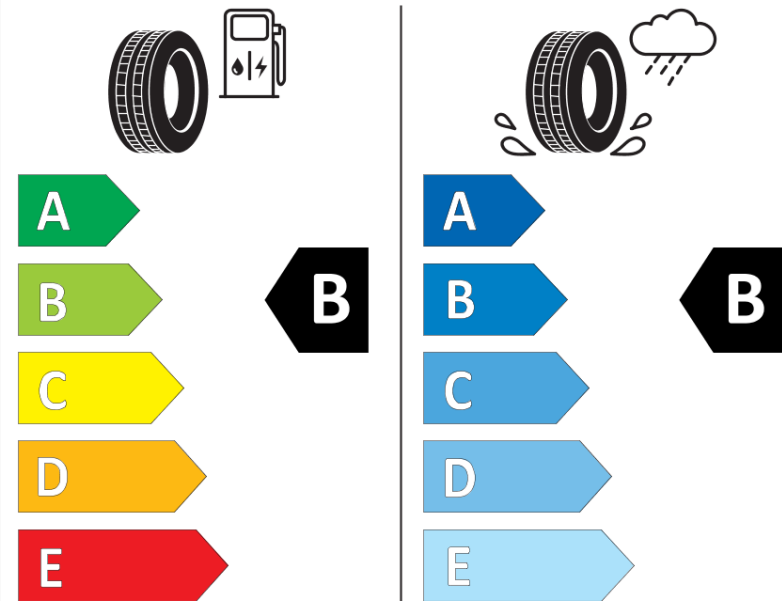

Product Information Sheet

Delegated Regulation (EU) 2020/740

Supplier name or trademark	MICHELIN
Commercial name or trade designation	PILOT SPORT 4 SUV GOE
Tyre type identifier	475332
Tyre size designation	235/55R19
Load-capacity index	105
Speed category symbol	W
Fuel efficiency class	B
Wet grip class	B
External rolling noise class	B
External rolling noise value	72
Severe snow tyre	No
Ice tyre	No
Date of start of production	42/19
Date of end of production	
Load version	XL
Additional information	235/55R19 105W XL TL PILOT SPORT 4 SUV GOE MI

ENERG

MICHELIN

475332

235/55R19 105 W

C1

2020/740