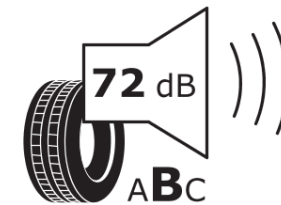

Product Information Sheet

Delegated Regulation (EU) 2020/740

Supplier name or trademark	MICHELIN
Commercial name or trade designation	PILOT SPORT 4 SUV GOE
Tyre type identifier	475332
Tyre size designation	235/55R19
Load-capacity index	105
Speed category symbol	W
Fuel efficiency class	B
Wet grip class	B
External rolling noise class	B
External rolling noise value	72
Severe snow tyre	No
Ice tyre	No
Date of start of production	42/19
Date of end of production	
Load version	XL
Additional information	235/55R19 105W XL TL PILOT SPORT 4 SUV GOE MI

ENERG

MICHELIN

475332

235/55R19 105 W

C1

2020/740