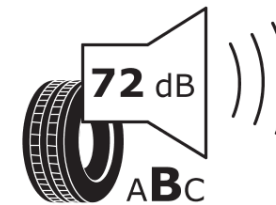

ENERG

MICHELIN

210327

255/40R21 102 Y XL

C1