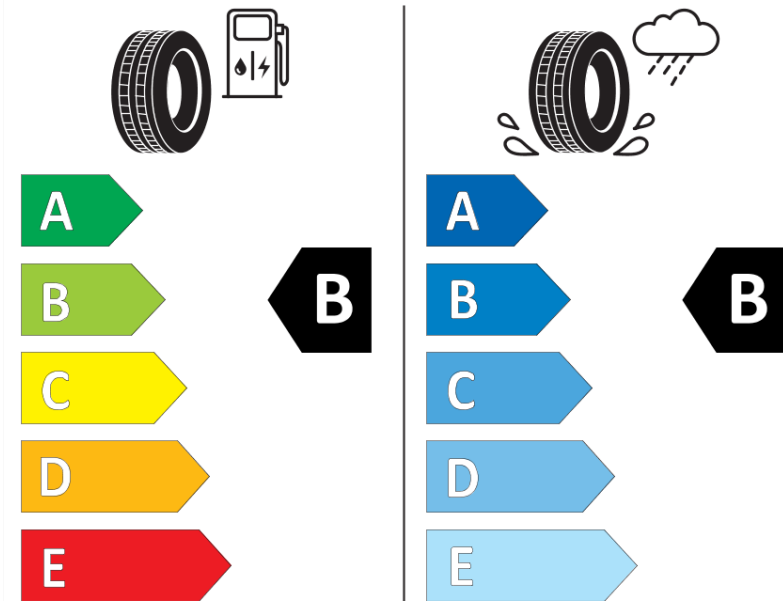

Product Information Sheet

Delegated Regulation (EU) 2020/740

Supplier name or trademark	MICHELIN
Commercial name or trade designation	PILOT SPORT EV A GOE
Tyre type identifier	924612
Tyre size designation	255/45R20
Load-capacity index	105
Speed category symbol	W
Fuel efficiency class	B
Wet grip class	B
External rolling noise class	B
External rolling noise value	72
Severe snow tyre	No
Ice tyre	No
Date of start of production	22/20
Date of end of production	
Load version	XL
Additional information	255/45 R20 105W XL PILOT SPORT EV ACOUSTIC GOE MI

ENERG

MICHELIN

924612

255/45R20 105 W

C1