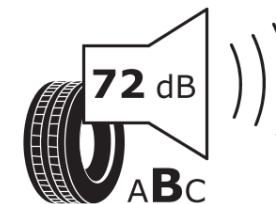

ENERG

MICHELIN

924612

255/45R20 105 W

C1