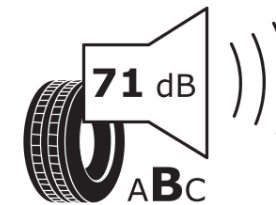

Product Information Sheet

Delegated Regulation (EU) 2020/740

Supplier name or trademark	MICHELIN
Commercial name or trade designation	PILOT SPORT 4 S GOE
Tyre type identifier	593626
Tyre size designation	275/35ZR20
Load-capacity index	102
Speed category symbol	(Y)
Fuel efficiency class	C
Wet grip class	A
External rolling noise class	B
External rolling noise value	71
Severe snow tyre	No
Ice tyre	No
Date of start of production	02/19
Date of end of production	
Load version	XL
Additional information	275/35 ZR20 (102Y) XL TL PILOT SPORT 4 S GOE MI

ENERG

MICHELIN

593626

275/35ZR20 (102Y) XL

C1

2020/740