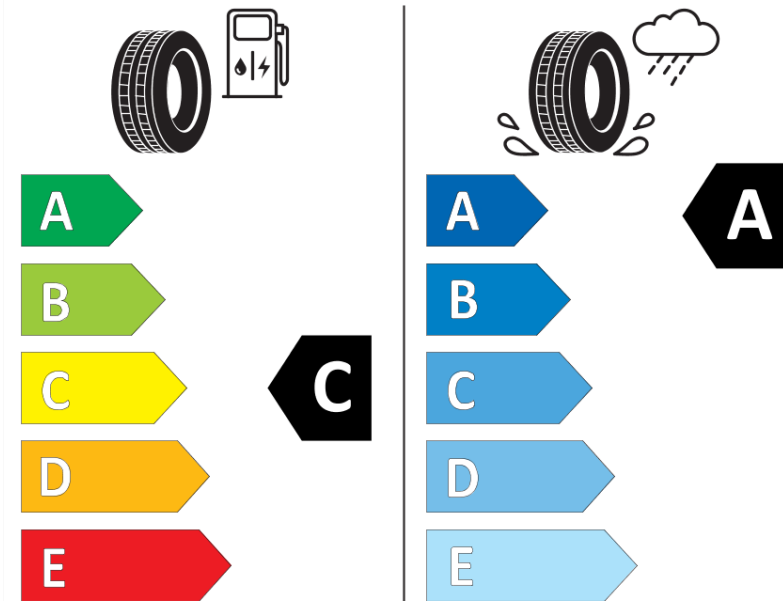

Product Information Sheet

Delegated Regulation (EU) 2020/740

Supplier name or trademark	MICHELIN
Commercial name or trade designation	PILOT SPORT 4 GOE
Tyre type identifier	654126
Tyre size designation	275/40ZR19
Load-capacity index	105
Speed category symbol	Y
Fuel efficiency class	C
Wet grip class	A
External rolling noise class	B
External rolling noise value	72
Severe snow tyre	No
Ice tyre	No
Date of start of production	02/19
Date of end of production	
Load version	XL
Additional information	275/40 ZR19 105Y XL TL PILOT SPORT 4 GOE MI

ENERG

MICHELIN

654126

275/40ZR19 105 Y

C1