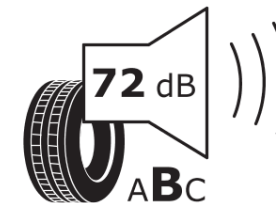

ENERG

MICHELIN

654126

275/40ZR19 105 Y

C1