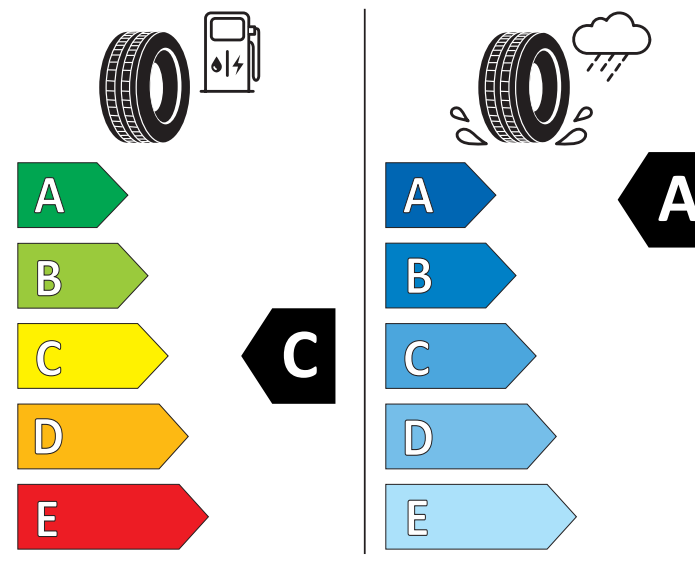

## Product Information Sheet

Delegated Regulation (EU) 2020/740

Supplier name or trademark	Continental
Commercial name or trade designation	ContiSportContact 5
Tyre type identifier	0358511
Tyre size designation	225/45 R 18
Load-capacity index	95
Speed category symbol	Y
Fuel efficiency class	C
Wet grip class	A
External rolling noise class	B
External rolling noise value	72 dB
Severe snow tyre	No
Ice tyre	No
Date of start of production	05/19
Date of end of production	-
Load version	XL
Additional information	

Continental

0358511

225/45 R 18 95 Y XL

C1

2020/740