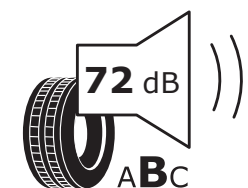

## Product Information Sheet

Delegated Regulation (EU) 2020/740

Supplier name or trademark	Continental
Commercial name or trade designation	ContiSportContact 5
Tyre type identifier	0358511
Tyre size designation	225/45 R 18
Load-capacity index	95
Speed category symbol	Y
Fuel efficiency class	C
Wet grip class	A
External rolling noise class	B
External rolling noise value	72 dB
Severe snow tyre	No
Ice tyre	No
Date of start of production	05/19
Date of end of production	-
Load version	XL
Additional information	

Continental

0358511

225/45 R 18 95 Y XL

C1

2020/740