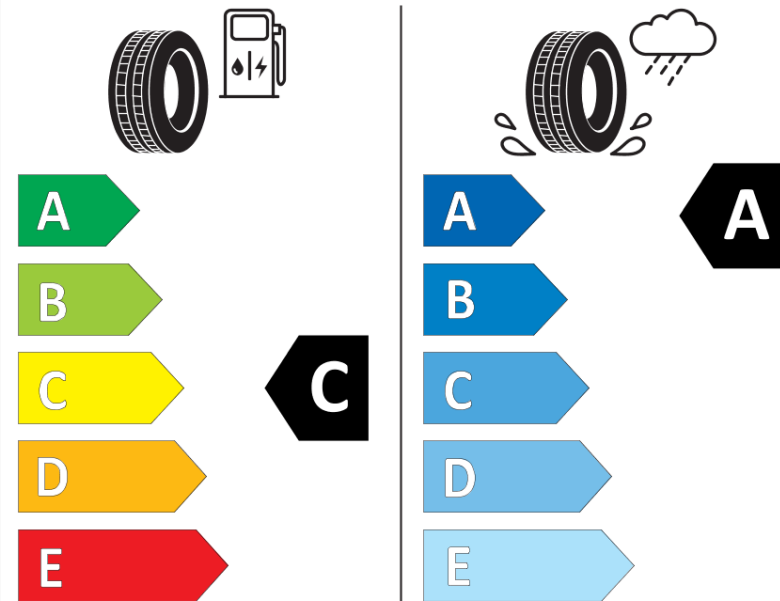

## Product Information Sheet

Delegated Regulation (EU) 2020/740

Supplier name or trademark	<b>MICHELIN</b>
Commercial name or trade designation	<b>PILOT SPORT 4 GOE</b>
Tyre type identifier	<b>654126</b>
Tyre size designation	<b>275/40ZR19</b>
Load-capacity index	<b>105</b>
Speed category symbol	<b>Y</b>
Fuel efficiency class	<b>C</b>
Wet grip class	<b>A</b>
External rolling noise class	<b>B</b>
External rolling noise value	<b>72</b>
Severe snow tyre	<b>No</b>
Ice tyre	<b>No</b>
Date of start of production	<b>02/19</b>
Date of end of production	
Load version	<b>XL</b>
Additional information	<b>275/40 ZR19 105Y XL TL PILOT SPORT 4 GOE MI</b>

# ENERG

**MICHELIN**

654126

275/40ZR19 105 Y

C1

2020/740